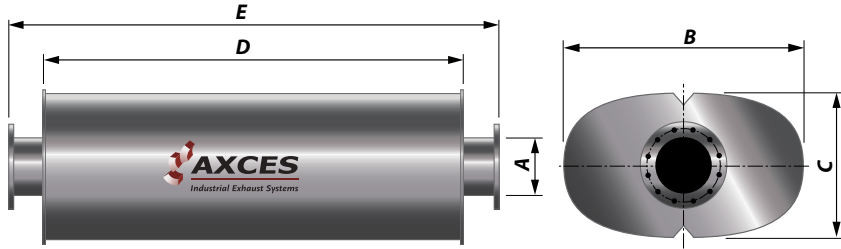

## TYPE AOR 45

Damping level 45 dB(A)  
without integrated Spark Arrestor

| Article No.  | A (inch) | NB (mm) | Pipe (mm) | B (mm) | C (mm) | D (mm) | E (mm) | Weight (kg) |
|--------------|----------|---------|-----------|--------|--------|--------|--------|-------------|
| 180210000020 | 2"       | 50      | 60.3      | 420    | 220    | 850    | 1000   | 45          |
| 180210000025 | 2.5"     | 60      | 76.1      | 480    | 240    | 1250   | 1500   | 68          |
| 180210000030 | 3"       | 80      | 88.9      | 510    | 260    | 1250   | 1500   | 80          |
| 180210000040 | 4"       | 100     | 114.3     | 635    | 320    | 1500   | 1750   | 130         |
| 180210000050 | 5"       | 125     | 139.7     | 635    | 320    | 1500   | 1750   | 145         |
| 180210000060 | 6"       | 150     | 168.3     | 750    | 375    | 2250   | 2500   | 225         |
| 180210000080 | 8"       | 200     | 219.1     | 875    | 440    | 2250   | 2500   | 300         |
| 180210000100 | 10"      | 250     | 273.0     | 1150   | 570    | 2750   | 3000   | 510         |
| 180210000120 | 12"      | 300     | 323.9     | 1210   | 610    | 3000   | 3250   | 610         |
| 180210000140 | 14"      | 350     | 355.6     | 1275   | 640    | 3500   | 3750   | 750         |
| 180210000160 | 16"      | 400     | 406.4     | 1410   | 705    | 4000   | 4250   | 1100        |
| 180210000180 | 18"      | 450     | 457.2     | 1605   | 805    | 4500   | 4750   | 1460        |
| 180210000200 | 20"      | 500     | 508.0     | 1725   | 865    | 5000   | 5250   | 1800        |

**Mounting** The silencers type AOR45 can be installed both horizontal and vertical.

**Exhaust Gas Speed** Advised Exhaust Gas Speed between 20-50 m/s.

**Material** Silencers type AOR45 are produced out of Steel 37-2 (S235JRG2).